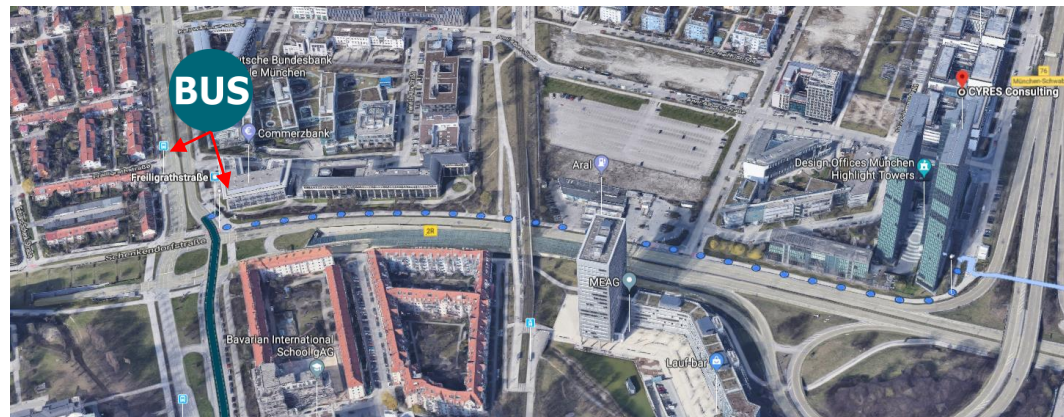

Directions

Address

CYRES Consulting Services GmbH
Highlight Towers, Tower 1, 13th Floor
Mies-van-der-Rohe-Str. 6
80807 Munich, Germany
office@cyres-consulting.com
+49(0)8955297878

Parking

CYRES parking slots are available after reservation. Highlight Towers car park, level -3. Entry from Anni-Albers-Street.

Public transportation

Subway U6 / From airport: Lufthansa Express Bus
→ Stop: Nordfriedhof (7 minutes walk)

Bus 140/141
→ Stop: Freiligrathstraße (7 minutes walk)

Register at the lobby situated at ground floor of Highlight Tower 1.